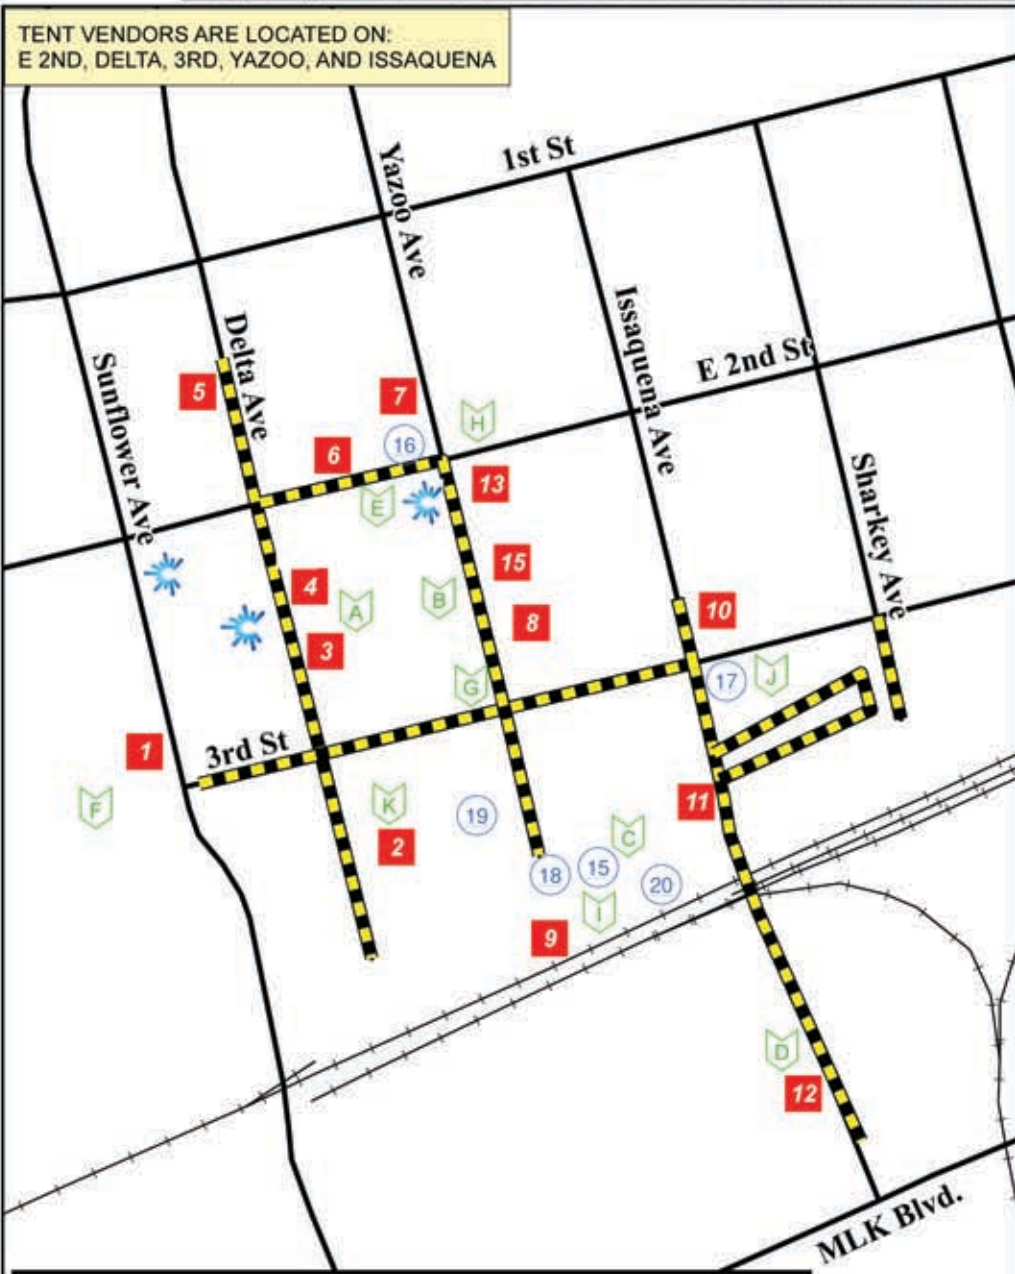

04/14/2018 JUKE JOINT FESTIVAL DAYTIME MUSIC STAGES AND EVENTS

TENT VENDORS ARE LOCATED ON:
E 2ND, DELTA, 3RD, YAZOO, AND ISSAQUENA

See Blocked Streets for Towing area.
PARKING NOTICE...YOU WILL BE TOWED!!!
Towing begins Friday night/ EARLY Saturday morning 2AM to 5PM on Saturday April 14.

Unauthorized vehicles will be towed at owner's expense.
Any questions should be directed to the Clarksdale Police Dept. 662-621-8151.

DAY MUSIC STAGES

1. QUAPAW CANOE STAGE
2. CROSSROADS CULTURAL ARTS CENTER
3. CAT HEAD - ROBERT BELFOUR HILL COUNTRY BLUES STAGE
4. STONE PONY STAGE
5. COAHOMA COLLECTIVE STAGE
6. ROCK & BLUES MUSEUM STAGE
7. THE BANK STAGE (inside)
8. PARAMOUNT MARQUEE STAGE
9. DELTA BLUES MUSEUM STAGE
10. DELTA FURNITURE STAGE
11. WADE WALTON STAGE
12. MR. TATER MEMORIAL STAGE
13. YAZOO AVE STREET STAGE
14. CROSSROADS MARKER STAGE
AT 49 & 61 (NOT SHOWN)
15. ACOUSTIC BLUES JAM TENT (JJF)

LEGEND

- CSPIRE CHARGING STATIONS
- DAY MUSIC STAGES
- EVENTS
- PORTA-JOHN LOCATIONS
- BLOCKED STREETS

EVENTS

FRIDAY AND SATURDAY:

15. MONKEYS RIDING DOGS

SATURDAY:

16. STUDENT ART & WRITING EXHIBIT, ROCKWALL
17. HISTORIC GREYHOUND BUS STATION.
- 5K/8K RUN
- BIRDSONG HISTORY BUS TOURS
18. ROBINSON'S RACING PIGS
19. BUNGIE JUMP, WRECKING BALL, SIDEWINDER, SWINGS
20. PETTING ZOO, CHILDREN'S TRAIN

PORTA-JOHN LOCATIONS

- A. 200 BLOCK OF DELTA
- B. YAZOO PARK
- C. ALLEY BEHIND WADE WALTON STAGE
- D. NEW ROXY/TATER MEMORIAL STAGE
- E. 100 BLOCK OF EAST 2ND
- F. QUAPAW CANOE COMPANY
- G. 200 BLOCK OF YAZOO
- H. ACROSS FROM REGIONS @ YAZOO AND EAST 2ND
- I. BESIDE DELTA BLUES MUSEUM STAGE
- J. INSIDE GREYHOUND BUS STATION
- K. 300 BLOCK OF DELTA