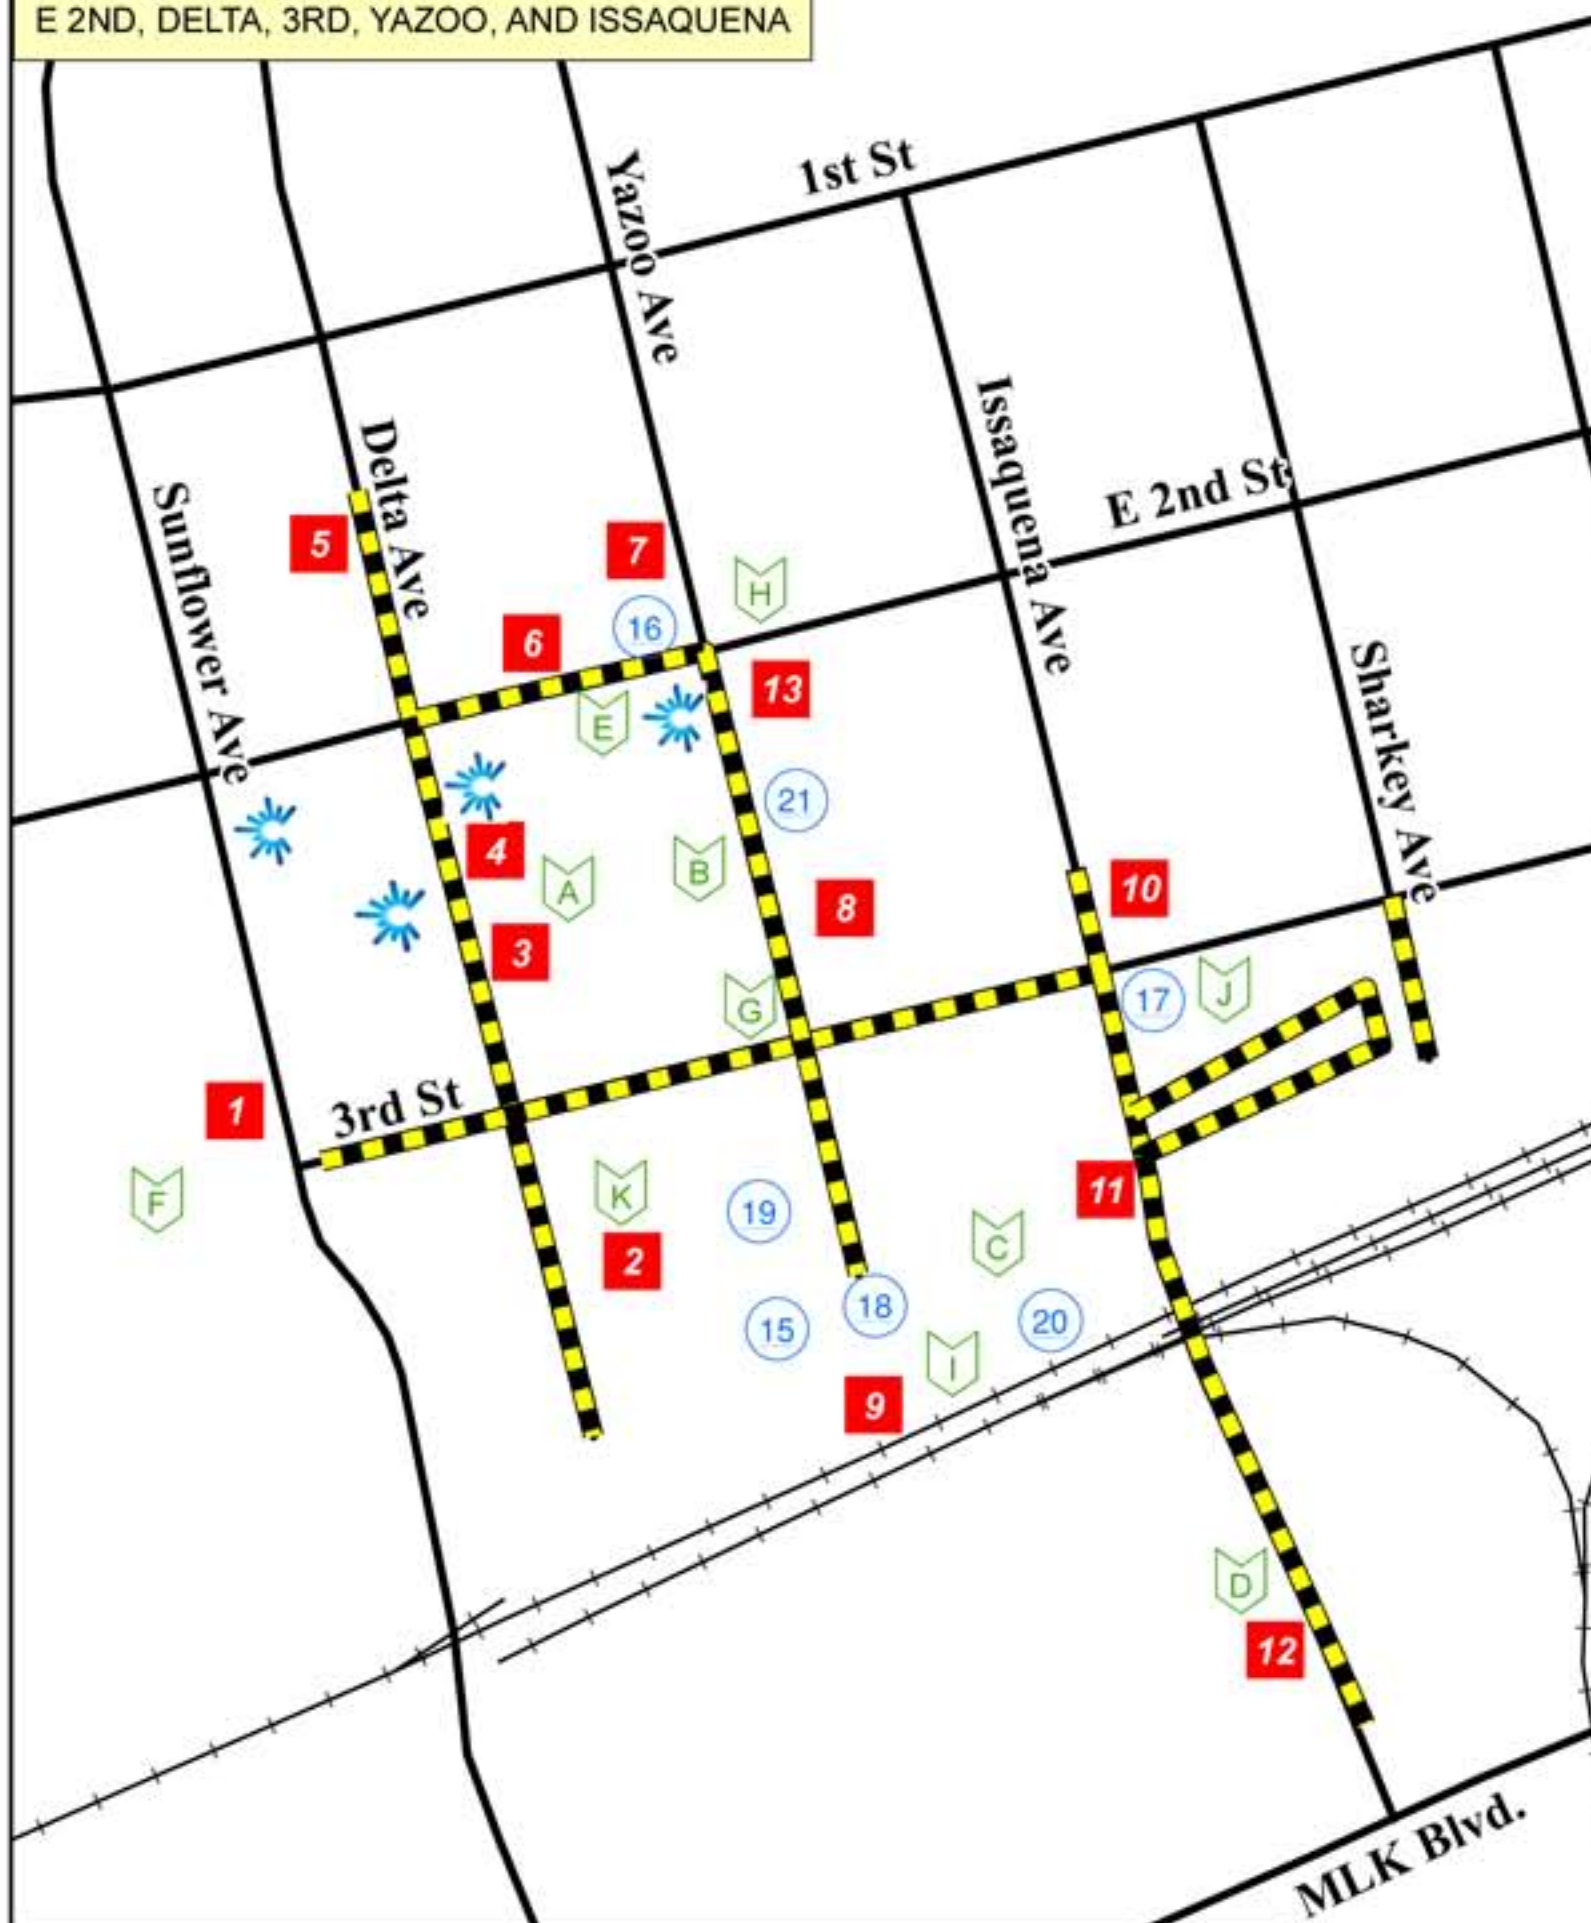

04/22/2017 JUKE JOINT FESTIVAL DAYTIME MUSIC STAGES AND EVENTS

TENT VENDORS ARE LOCATED ON:
E 2ND, DELTA, 3RD, YAZOO, AND ISSAQUENA

DAY MUSIC STAGES

1. QUAPAW CANOE STAGE
2. CROSSROADS CULTURAL ARTS CENTER
3. CAT HEAD - ROBERT BELFOUR HILL COUNTRY BLUES STAGE
4. STONE PONY STAGE
5. MISS DEL'S STAGE
6. ROCK & BLUES MUSEUM STAGE
7. THE BANK STAGE (inside)
8. PARAMOUNT MARQUEE STAGE
9. DELTA BLUES MUSEUM STAGE
10. DELTA FURNITURE STAGE
11. WADE WALTON STAGE
12. MR. TATER MEMORIAL STAGE
13. ACOUSTIC BLUES JAM TENT (JJF)
14. CROSSROADS MARKER STAGE AT 49 & 61 (NOT SHOWN)

EVENTS

FRIDAY AND SATURDAY:

15. MONKEYS RIDING DOGS

SATURDAY:

16. STUDENT ART & WRITING EXHIBIT
17. HISTORIC GREYHOUND BUS STATION
 - 5K/8K RUN
 - BIRDSONG HISTORY BUS TOURS
18. ROBINSON'S RACING PIGS
19. BUNGIE JUMP, WRECKING BALL, SIDEWINDER, SWINGS
20. PETTING ZOO, CHILDREN'S TRAIN
21. MECHANICAL BULL, ROCKWALL

PORTA-JOHN LOCATIONS

- A. 200 BLOCK OF DELTA ♿
- B. YAZOO PARK
- C. ALLEY BEHIND WADE WALTON STAGE
- D. NEW ROXY/TATER MEMORIAL STAGE
- E. 100 BLOCK OF EAST 2ND
- F. QUAPAW CANOE COMPANY
- G. 200 BLOCK OF YAZOO ♿
- H. ACROSS FROM REGIONS @ YAZOO AND EAST 2ND
- I. BESIDE DELTA BLUES MUSEUM STAGE
- J. INSIDE GREYHOUND BUS STATION ♿
- K. 300 BLOCK OF DELTA ♿

C SPIRE CHARGING STATIONS

- C SPIRE PHONE CHARGING STATION: 200 BLOCK DELTA AV ♿
 YAZOO PASS: 207 YAZOO AV ♿
 LEVON'S BAR & GRILL: 232 SUNFLOWER AV ♿
 STONE PONY PIZZA: 226 DELTA AV ♿

LEGEND

- CSPIRE CHARGING STATIONS
- DAY MUSIC STAGES
- EVENTS
- PORTA-JOHN LOCATIONS
- BLOCKED STREETS